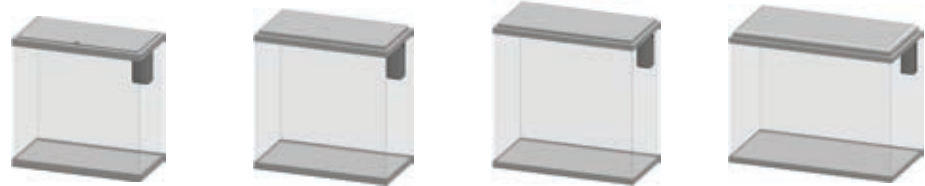

Model	KIT 30	KIT 35	KIT 40	KIT 50
Aquarium dimensions (LxWxH)	30 x 15 x 30cm	35 x 18 x 35cm	40,5 x 20,5 x 37cm	50 x 25 x 40cm
Aquarium Volume	10L	18L	25L	40L
Tecatlantis Filter	TC-200	TC-200	TC-200	TC-200
Tecatlantis Cartridges	Foam + Activated Carbon	Foam + Activated Carbon	Foam + Activated Carbon	Foam + Activated Carbon
Tecatlantis Sand	400gr	500gr	1kg	2kg
Decorative Plant	1	1	2	2
Decorative Poster	1	1	1	1
OPTIONAL Equipment	Safe Lighting LED ≈ 1,3W	Safe Lighting LED ≈ 2W	Safe Lighting LED ≈ 2,4W	Safe Lighting LED ≈ 6W
Aquarium ORDER CODE	001 ● 08200 025 ○ 08201	001 ● 08202 025 ○ 08203	001 ● 08204 025 ○ 08205	001 ● 08206 025 ○ 08207