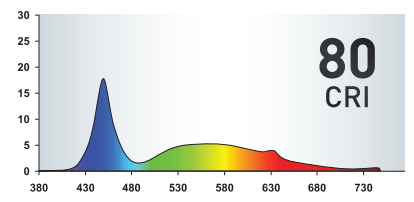

Page 72

freshwater

WARRANTY  
**3**  
years\*  
\*limited warranty

NEW  
GENERATION  
LED

T5/T8

economic  
\$

consumption  
save up to  
**50%**  
energy

**FULL SPECTRUM**