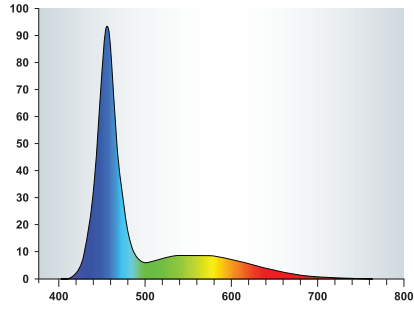

Marine Blue