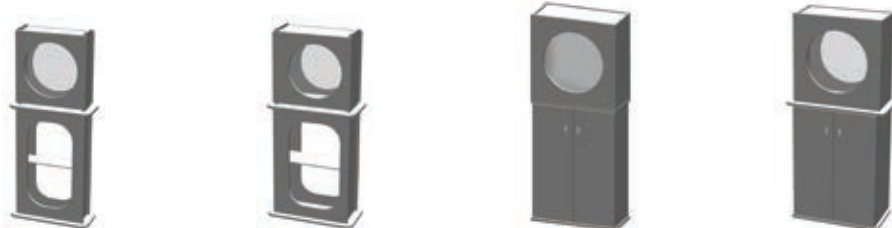

Model	AquaFashion		AquaFashion Senior		Aquadeco Junior 1		Aquadeco Junior 2	
Aquarium Dimensions (LxWxH)	47 x 16 x 51cm		53 x 23,2 x 51cm		67 x 30 x 67cm		67 x 30 x 67cm	
Cabinet Dimensions (LxWxH)	55 x 24 x 80cm		61 x 31,7 x 80cm		67 x 30 x 97,5cm		67 x 40 x 97,5cm	
Aquarium Volume	20L		40L		88L		88L	
Tecatlantis Lighting System	Safe Lighting LED ≈ 6W		Safe Lighting LED ≈ 6W		Safe Lighting LED ≈ 20W		Safe Lighting LED ≈ 20W	
Tecatlantis Filter	TC-200		Mini Biobox® 2		Mini Biobox® 2		Mini Biobox® 2	
Tecatlantis Pump	-		EasyFlux 300		EasyFlux 600		EasyFlux 600	
Tecatlantis Heater	-		EasyKlim 50W		EasyKlim 100W		EasyKlim 100W	
Tecatlantis Cartridges	Foam + Activated Carbon		EasyBox XS		EasyBox XS		EasyBox XS	
Aquarium ORDER CODE	001	10234	001	10240	001	10246	001	10258
Cabinet ORDER CODE		10237		10243		10252		10264
Aquarium ORDER CODE	025	10235	025	10241	025	10247	025	10259
Cabinet ORDER CODE		10238		10244		10253		10265
Aquarium ORDER CODE	051	10236	051	10242	050	10612	050	10614
Cabinet ORDER CODE		10239		10245		10613		10615
Aquarium ORDER CODE	059	09090	059	09092	051	10248	051	10260
Cabinet ORDER CODE		09091		09093		10254		10266
Aquarium ORDER CODE	069	09398	069	09836	059	10249	059	10261
Cabinet ORDER CODE		09445		09838		10255		10267
Aquarium ORDER CODE	072	09393	072	09837	069	10250	069	10262
Cabinet ORDER CODE		09446		09839		10256		10268
Aquarium ORDER CODE					072	10251	072	10263
Cabinet ORDER CODE						10257		10269