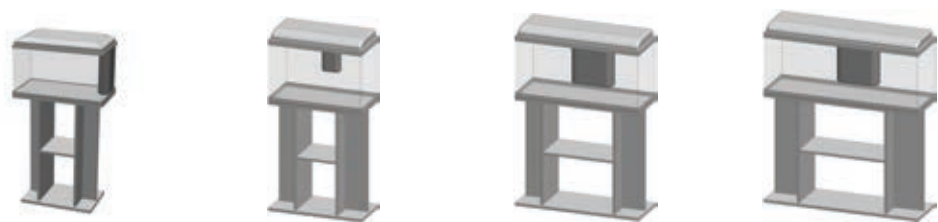

Starter Kits

Model	Start 55	Aquadream 60	Aquadream 80	Aquadream 100
Aquarium Dimensions (LxWxH)	55 x 30 x 34,8cm	60 x 30 x 40cm	80 x 30 x 45cm	100 x 30 x 45cm
Cabinet Dimensions (LxWxH)	50/55 x 30 x 68,2cm	50/60 x 30 x 70cm	80 x 30 x 70cm	100 x 30 x 70cm
Aquarium Volume	55L	54L	90L	115L
Tecatlantis Lighting System	Safe Lighting LED ≈ 6W	Safe Lighting LED ≈ 10W	Safe Lighting LED ≈ 16W	Safe Lighting LED ≈ 22W
Tecatlantis Filter	Mini Biobox® 2	Mini Biobox® 2	Biobox® 2	Biobox® 2
Tecatlantis Pump	EasyFlux 200	EasyFlux 200	EasyFlux 600	EasyFlux 600
Tecatlantis Heater	EasyKlim 50W	EasyKlim 50W	EasyKlim 100W	EasyKlim 150W
Tecatlantis Cartridges	EasyBox XS	EasyBox XS	EasyBox S + L	EasyBox S + L
Aquarium ORDER CODE	001 ● 08878	001 ● 08871	001 ● 08873	001 ● 08875
Cabinet ORDER CODE	025 ○ 07946	025 ○ 00108	025 ○ 00117	025 ○ 00132
Aquarium ORDER CODE	025 ○ 08879	025 ○ 08872	025 ○ 08874	025 ○ 08876
Cabinet ORDER CODE	025 ○ 07947	025 ○ 08245	025 ○ 08054	025 ○ 06181