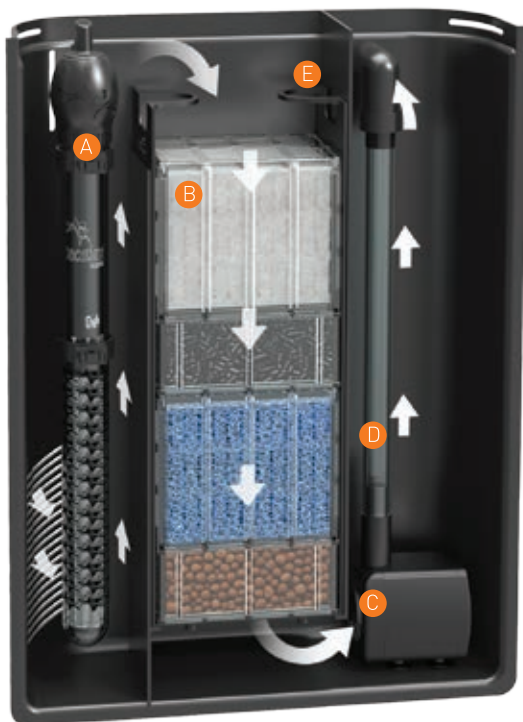

A - EasyKlim Heater
Chauffage EasyKlim | Aquarienheizer EasyKlim

B - EasyBox Cartridges
Cartouches EasyBox | Filtermedien EasyBox

C - EasyFlux Pump
Pompe EasyFlux | Pumpe EasyFlux

D - Pump drain Tube
Tube de vidange | Pumpenschlauch

E - EasyBox basket
Support EasyBox | EasyBox Halter