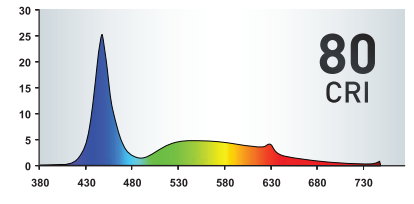

Marine & Reef